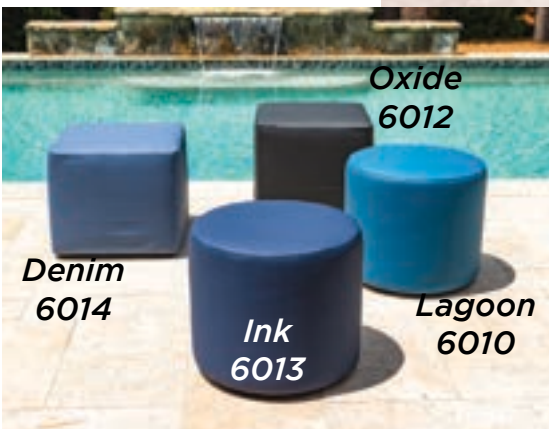

Handmade in the USA

All-Weather Leather Pool Stoolz

Our All-Weather Leather Pool Stoolz feature a marine treated wood base with furniture feet that makes the core both stable and durable, unlike a traditional pouf. They have a dense core wrapped in fiber, topped with foam and encased with a water-repellent cover making them resistant to outdoor elements. **Now available in 20" Round and Square and 32" Round.**

Leather Pool Stoolz

	Grade	Price
PZ20RDL	F	$471.00
PZ20SQL	F	$471.00
PZ32RDL	F	$736.00