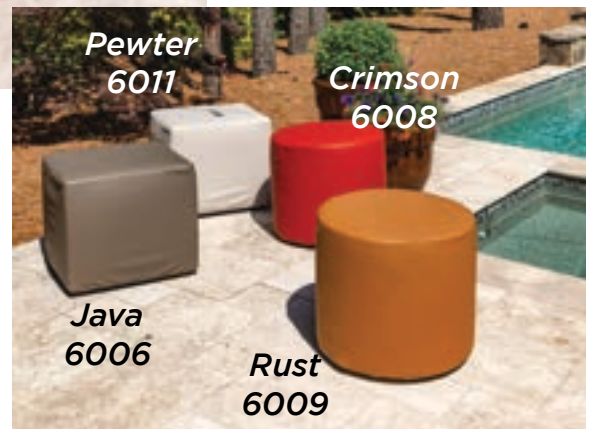

Handmade in the USA

All-Weather Leather Pool Stoolz

Our All-Weather Leather Pool Stoolz feature a marine treated wood base with furniture feet that makes the core both stable and durable, unlike a traditional pouf. They have a dense core wrapped in fiber, topped with foam and encased with a water-repellent cover making them resistant to outdoor elements. **Now available in 20" Round and Square and 32" Round.**

Leather Pool Stoolz

	Grade	Price
PZ20RDL	F	$471.00
PZ20SQL	F	$471.00
PZ32RDL	F	$736.00